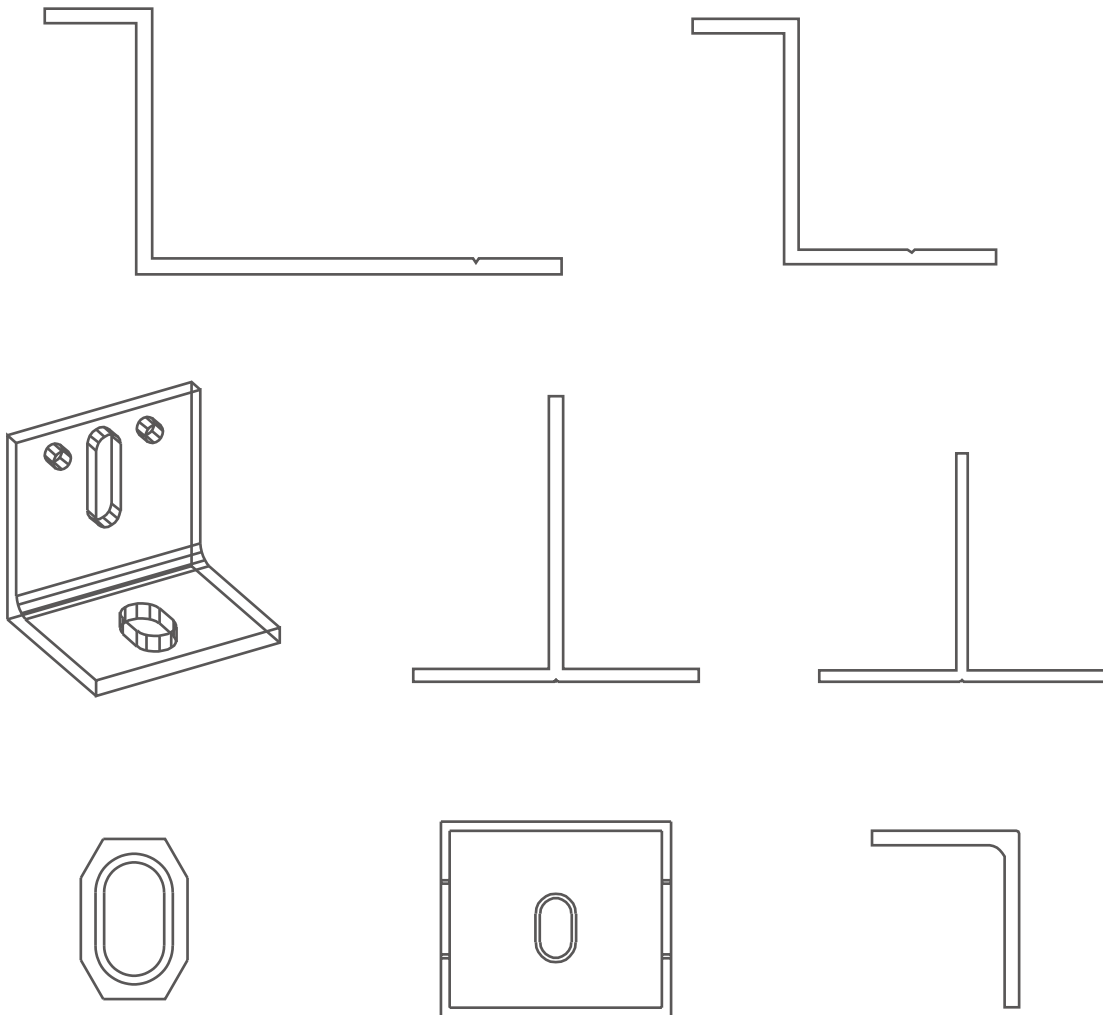

SKY RAINBOW

ACCESSORIES

FOR ASSEMBLY SYSTEMS

REFERENCE	PART	ALLOY	UNITS/BOX
MT-3124	ALUMINUM	6063-T5	METER

REFERENCE	PART	ALLOY	UNITS/BOX
MT-3125	ALUMINUM	6063-T5	METER

REFERENCE	PART	ALLOY	UNITS/BOX
MT-3115	ALUMINUM	6063-T5	METER

① VERTICAL SECTION

② HORIZONTAL SECTION

③ WINDOW LEFT CLOSING

④ WINDOW RIGHT CLOSING

⑤ VERTICAL CORNER

⑥ HORIZONTAL CORNER

⑦ WINDOW TOP CLOSING

⑧ WINDOW BOTTOM CLOSING