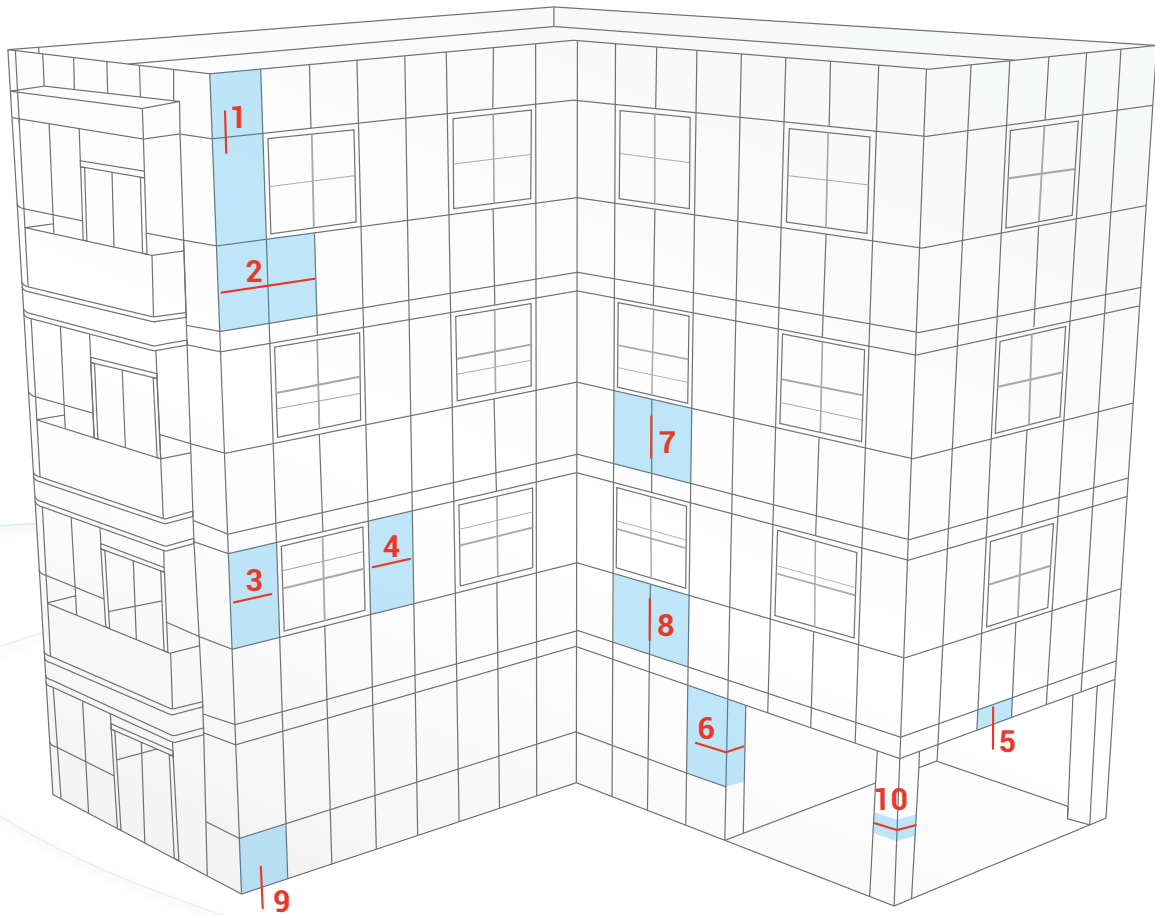

REFERENCE	PART	ALLOY	UNITS/BOX
MT-3116	ALUMINUM	6063-T5	METER

REFERENCE	PART	ALLOY	UNITS/BOX
CORNER CODE MT-3146	ALUMINUM	6063-T5	PCS

REFERENCE	PART	ALLOY	UNITS/BOX
PLASTIC PARTS 1	PLASTIC	-	PCS

REFERENCE	PART	ALLOY	UNITS/BOX
PLASTIC PARTS 2	PLASTIC	-	PCS

① VERTICAL SECTION

② HORIZONTAL SECTION

③ WINDOW LEFT CLOSING

④ WINDOW RIGHT CLOSING

⑤ VERTICAL CORNER

⑥ HORIZONTAL CORNER

⑦ WINDOW TOP CLOSING

⑧ WINDOW BOTTOM CLOSING